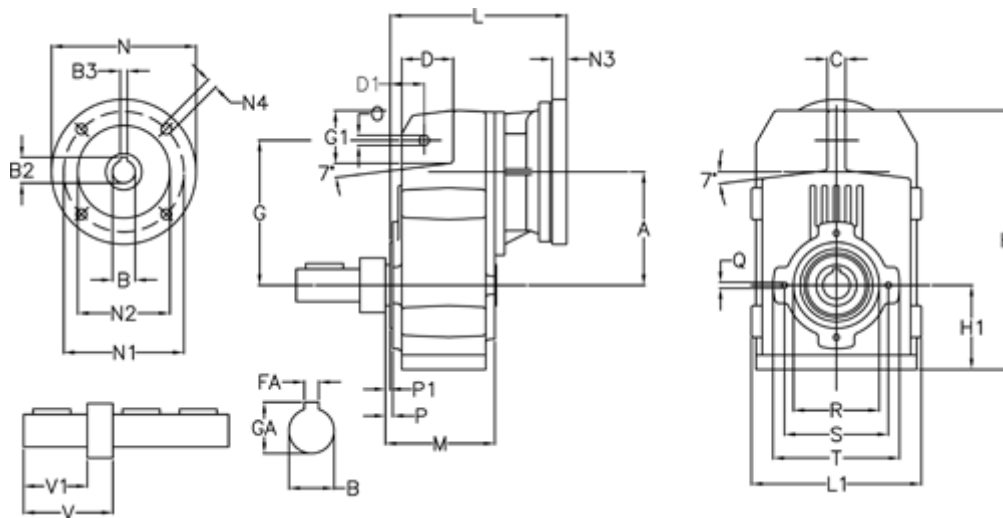

Article number: 29560202721230
 Description: Shaft mounted gear
 A252R-27,2-P80B5

Measures

A = 128.75	FA = 10	M = 135.5	Q = M10x14
B = 35	G = 162	N = 200	R = 110
B1 = 19	G1 = 58.0	N1 = 165	S = 130
B2 = 21.8	GA = 38.0	N2 = 130	T = 150
B3 = 6	H = 290.5	N4 = M10x20	V = 93.0
C = 20	H1 = 93.5	O = 13	V1 = 60
D = 57.0	L = 232.5	P = 6.0	
D1 = 43.5	L1 = 188	P1 = 3.5	